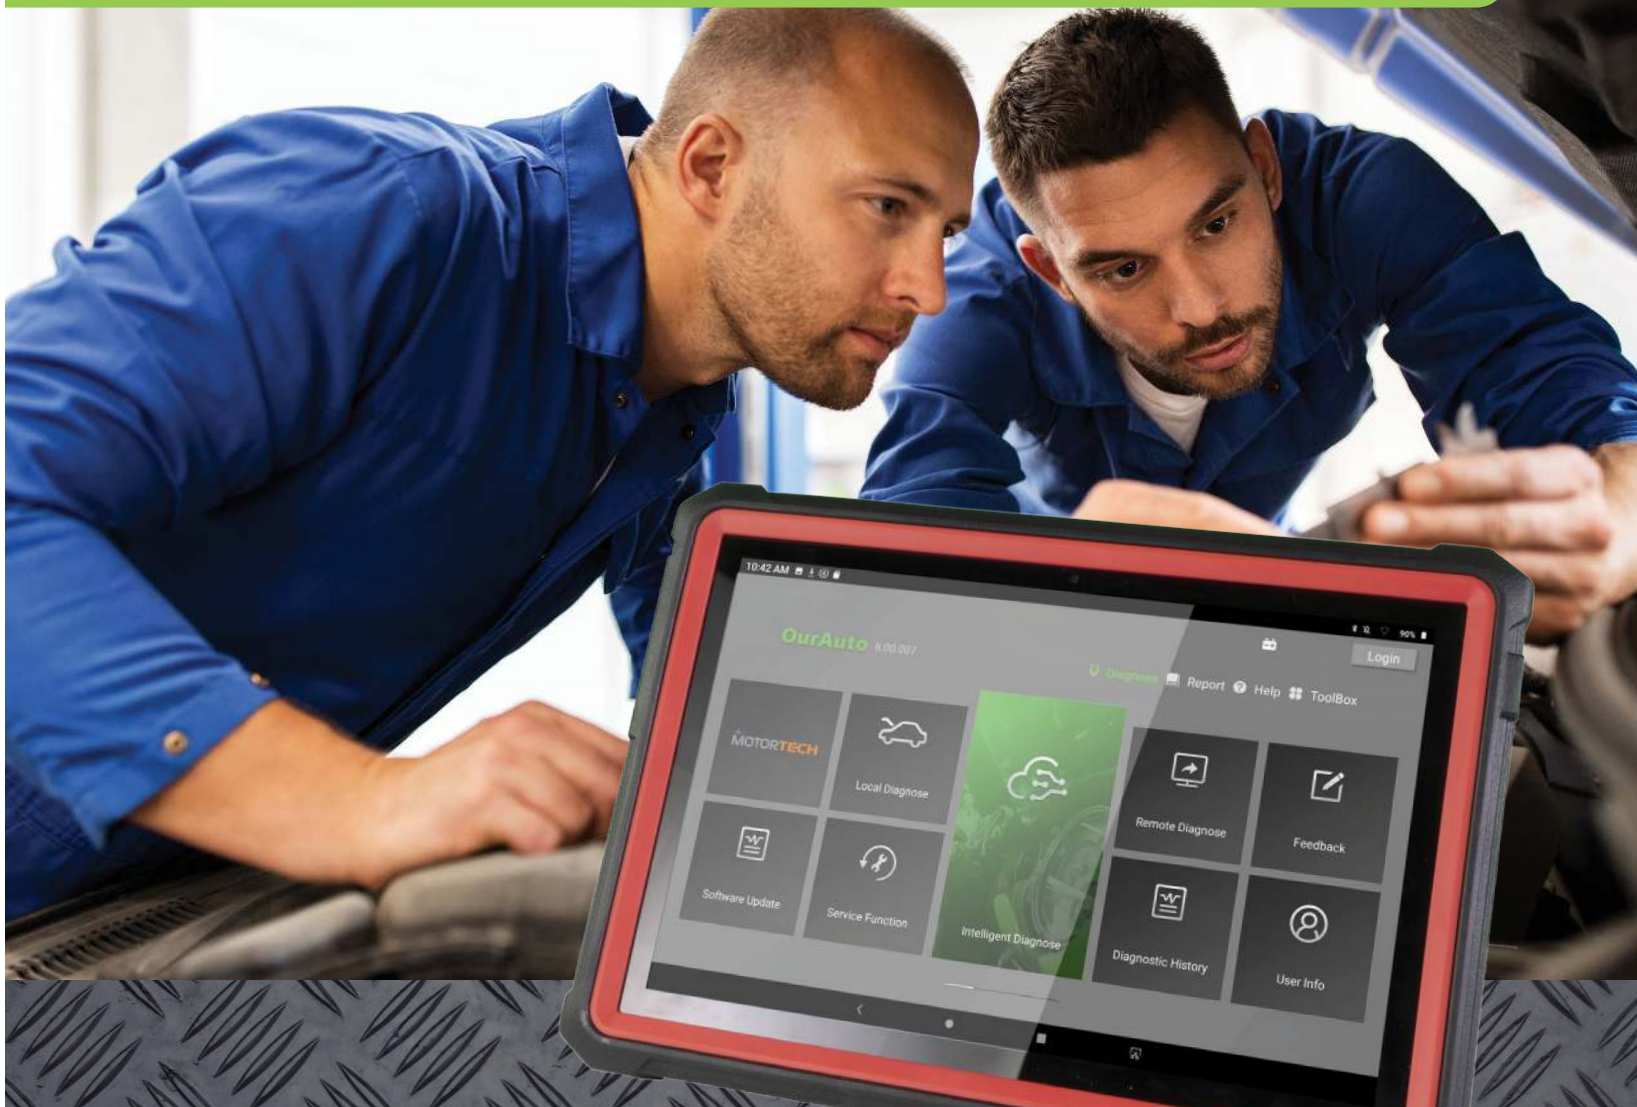

OurAuto Diagnostic Tool

OurAuto Diagnostic Tool

Bundled with several features

The OurAuto Diagnostic Tool is easy to use and includes exclusive software for OurAuto customers and seamless integration with VACC MotorTech.

OEM level access to module programming, resets, relearn, key programming and standard diagnostic functions.

Covering a large range of vehicles worldwide, with capacity to perform vehicle health checks on all systems on late model vehicles, checking all computers on the vehicle.

Alarms can be set for range sensor problems, quick resets of fault codes, along with automatic vehicle model detection on late model vehicles (mostly European).

Dynamic health reports can be generated with the ability to email reports to customers.